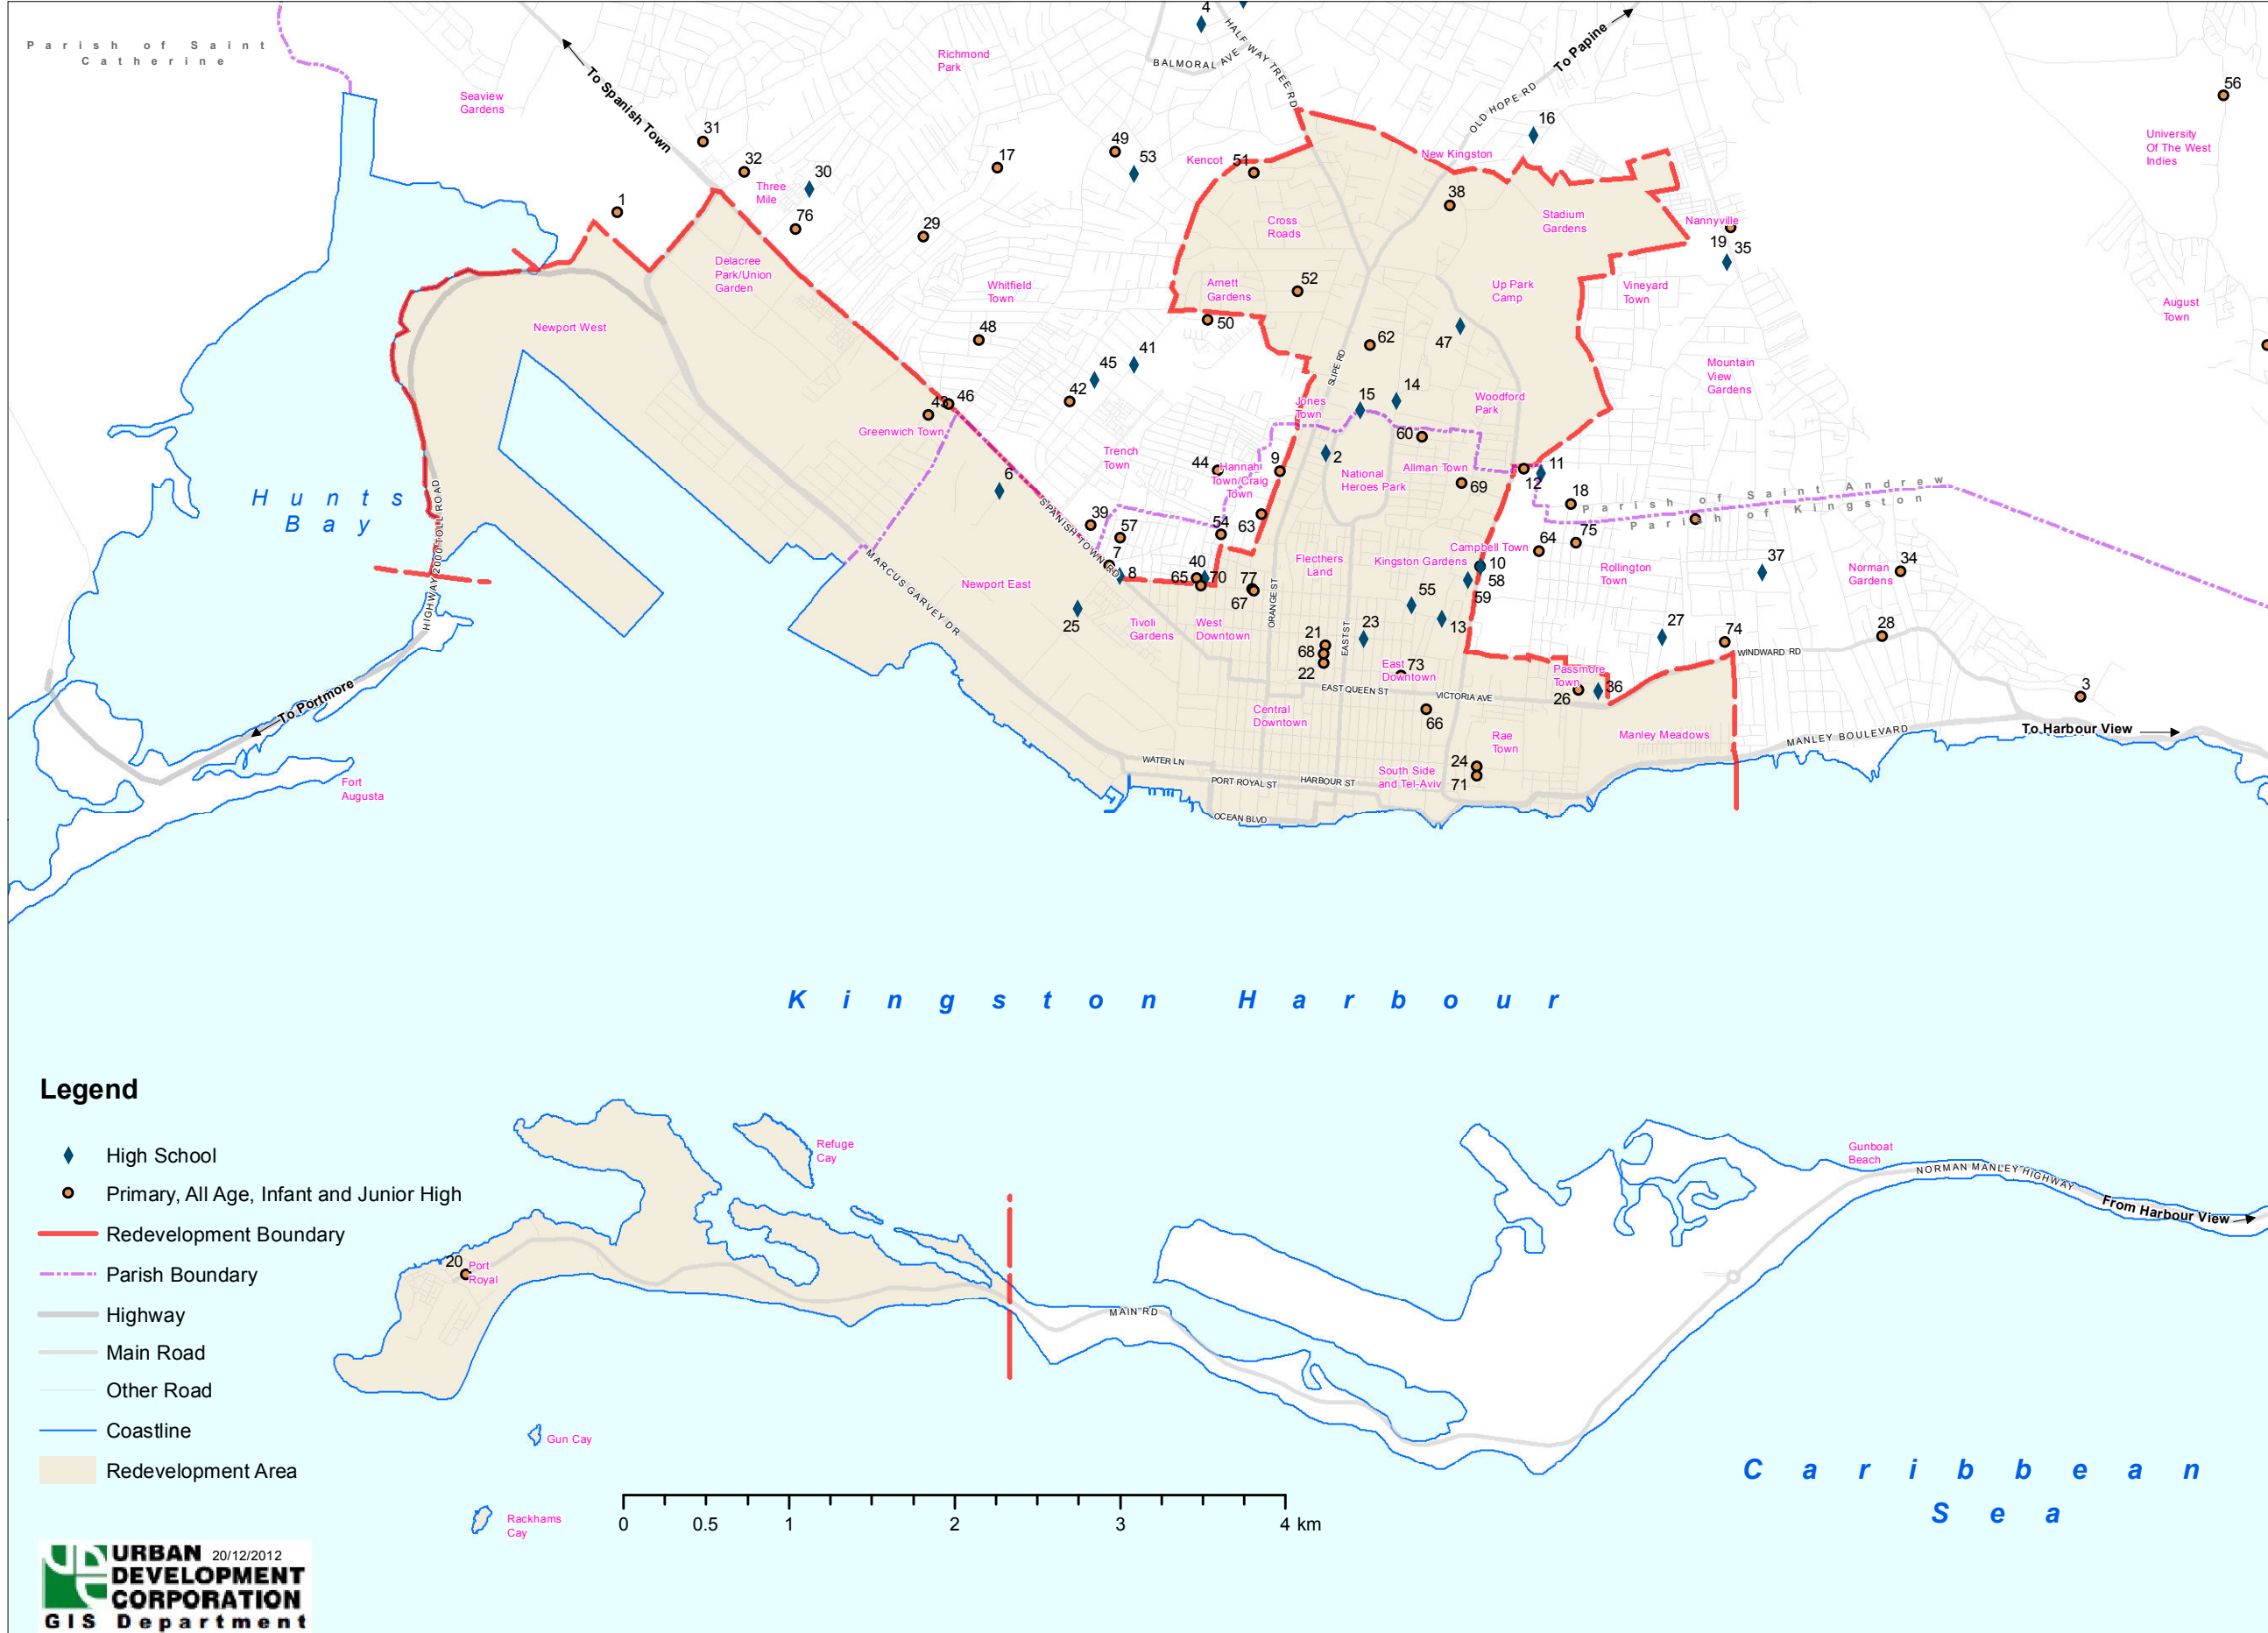

DOWNTOWN KINGSTON AND PORT ROYAL REDEVELOPMENT PLAN 2010-2030

PUBLIC EDUCATIONAL INSTITUTIONS

Map# 14

SCALE 1:40,000

ID	School Name
1	Seaview Gardens Primary
2	Kingston High
3	Rennock Lodge All Age
4	Holy Childhood High
5	St. Andrew High
6	St. Andrew Technical High
7	Denham Town Primary
8	Denham Town High
9	Central Branch All Age
10	Alpha Primary
11	Clan Carthy High
12	Jessie Ripoll Primary
13	Kingston College
14	Wolmer's High School for Girls
15	Wolmer's Boys School
16	Gaynstead High
17	Maxfield Park Primary
18	Clan Carthy Primary
19	Mountain View Primary
20	Port Royal All Age and Infant
21	St. George's Girls Primary and Infant
22	St. Aloysius Primary
23	Kingston Technical High
24	St. Michael's Primary
25	Tivoli Gardens High
26	Elletson Primary and Infant
27	Camperdown High
28	Windward Road Primary and Junior High
29	St. Peter Claver Primary
30	Haile Selassie High
31	Dupont Primary and Infant
32	Cockburn Gardens Primary and Junior High
33	August Town Primary
34	Norman Gardens Primary and Junior High
35	Excelsior High
36	Vauxhall High
37	Dunoon Park Technical High
38	St. Francis Primary and Infant
39	Boys Town All Age
40	St. Anne's High
41	Charlie Smith High
42	Trench Town Primary
43	Greenwich All Age
44	Jones Town Primary
45	Trench Town High
46	St. Andrew Primary
47	St. Hugh's High
48	Whitfield All Age
49	Rousseau Primary
50	Iris Gelley Primary
51	Melrose Primary and Junior High
52	John Mills Primary and Junior High and Infant
53	Norman Manley High
54	Chetolah Park Primary
55	St. George's College
56	Hope Valley Experimental Primary and Infant *
57	St. Alban's Primary
58	Convent of Mercy "Alpha"
59	Holy Trinity High
60	Allman Town Primary
62	Mico Practising Primary and Junior High
63	Central Branch Infant School
64	Alpha Infant School
65	St. Anne's Primary
66	Holy Family Infant
67	All Saints Infant School
68	St Joseph Infant School
69	ALLMAN TOWN INFANT SCHOOL
70	ST. ANNE'S INFANT SCHOOL
71	ST. MICHAEL'S INFANT
72	Rollington Town Primary
73	Calabar Primary and Junior High
74	Holy Rosary Primary
75	Franklyn Town Primary
76	Tavares Garden Primary
77	North Street Congregational Primary